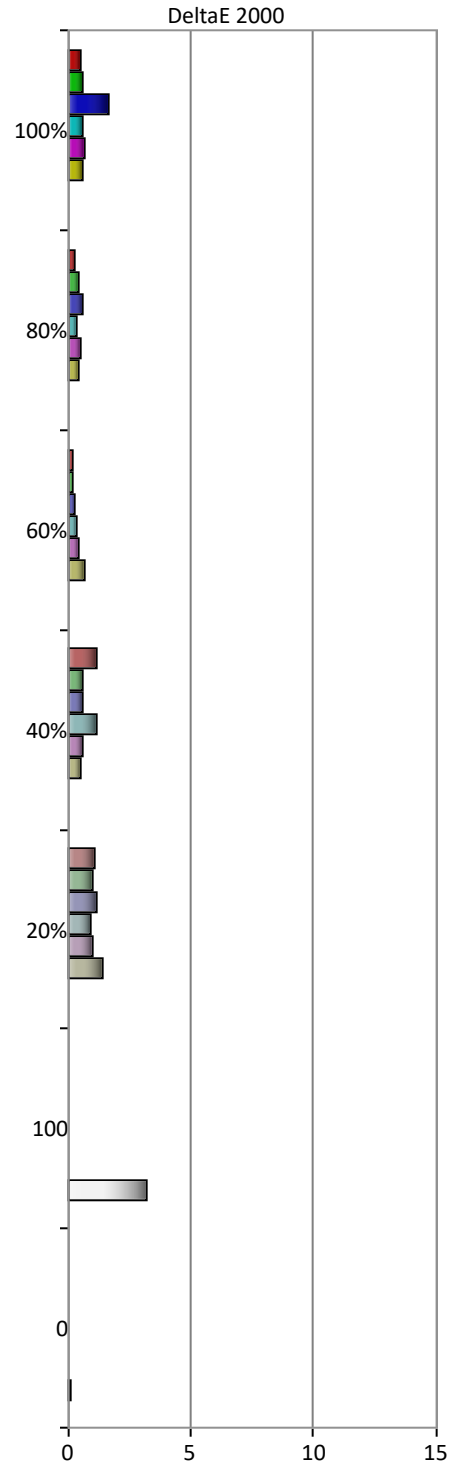

Saturation Sweeps

Saturations

Name: ProCal
Phone: 41516171
Address Line 1:
Address Line 2:
City:
State: Zip:
Report Generated: 13.12.2022

Manufacturer: Sony
Model: VPL-XW5000ES/B
Serial: 5000001

Meter: Klein Instruments K Series
Meter Mode: Calibration 0 - LCD (Klein)

Saturations Avg dE: 2000   0,8
Saturations Max dE: 2000   3,3