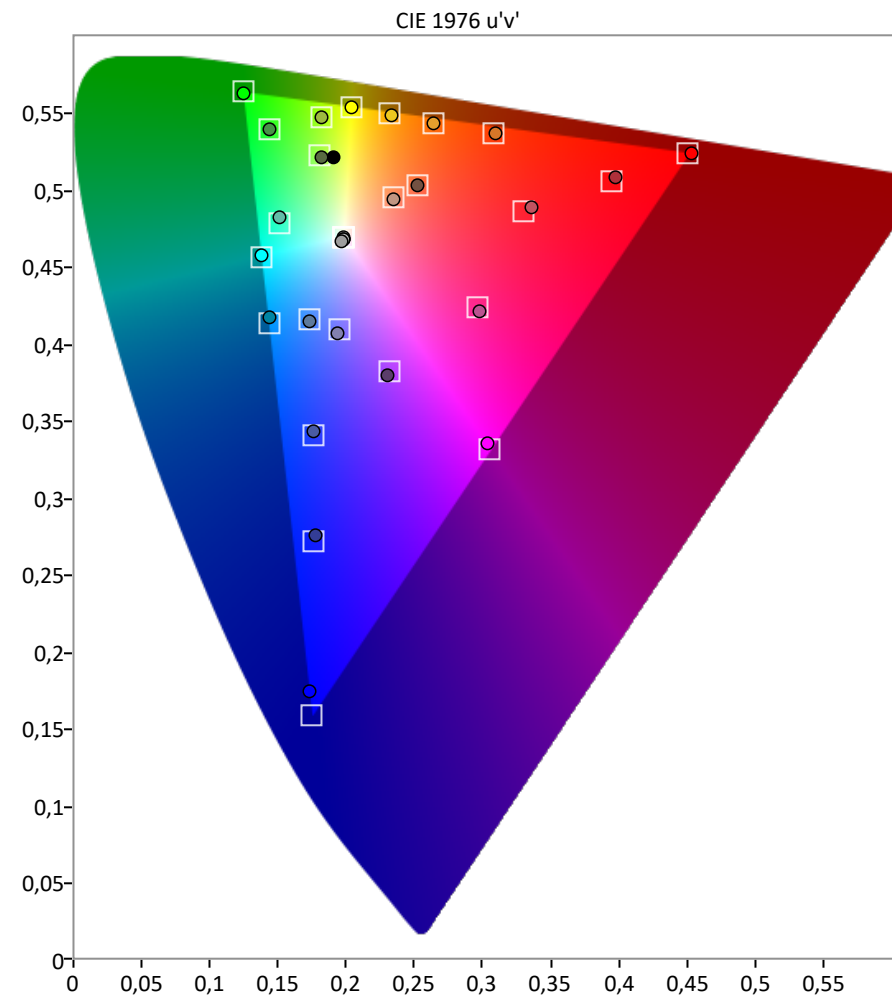

ColorChecker

Name: ProCal
Phone: 41516171
Address Line 1:
Address Line 2:
City:
State: Zip:
Report Generated: 13.12.2022

Manufacturer: Sony
Model: VPL-XW5000ES/B
Serial: 5000001

Meter: Klein Instruments K Series
Meter Mode: Calibration 0 - LCD (Klein)

ColorChecker

Saturations Avg dE: 2000 0,9
Saturations Max dE: 2000 2,6